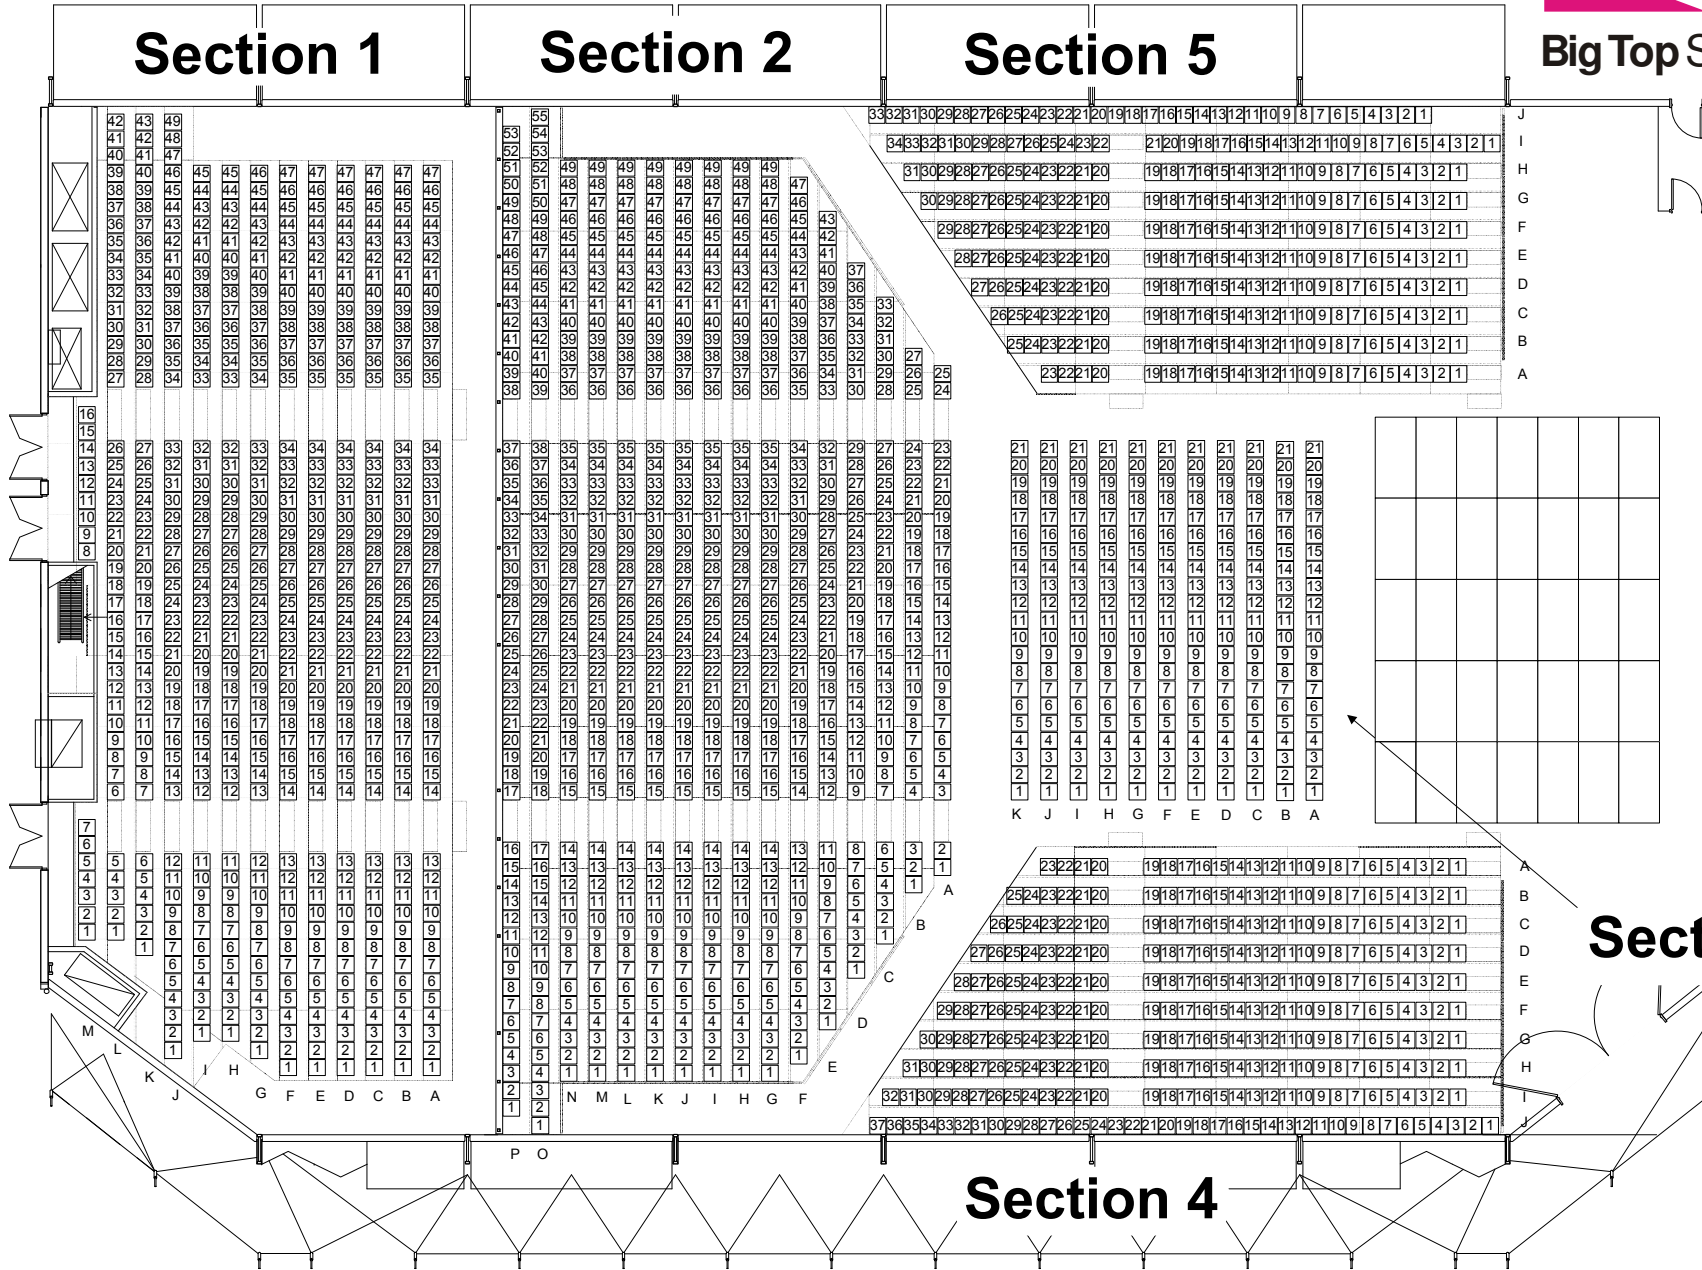

BIG TOP SYDNEY – CIRCUS MODE
RESERVED SEATING = 2085 PAX

Section 1

Section 2

Section 5

Section 3

Section 4

0m 3m 5m 10m